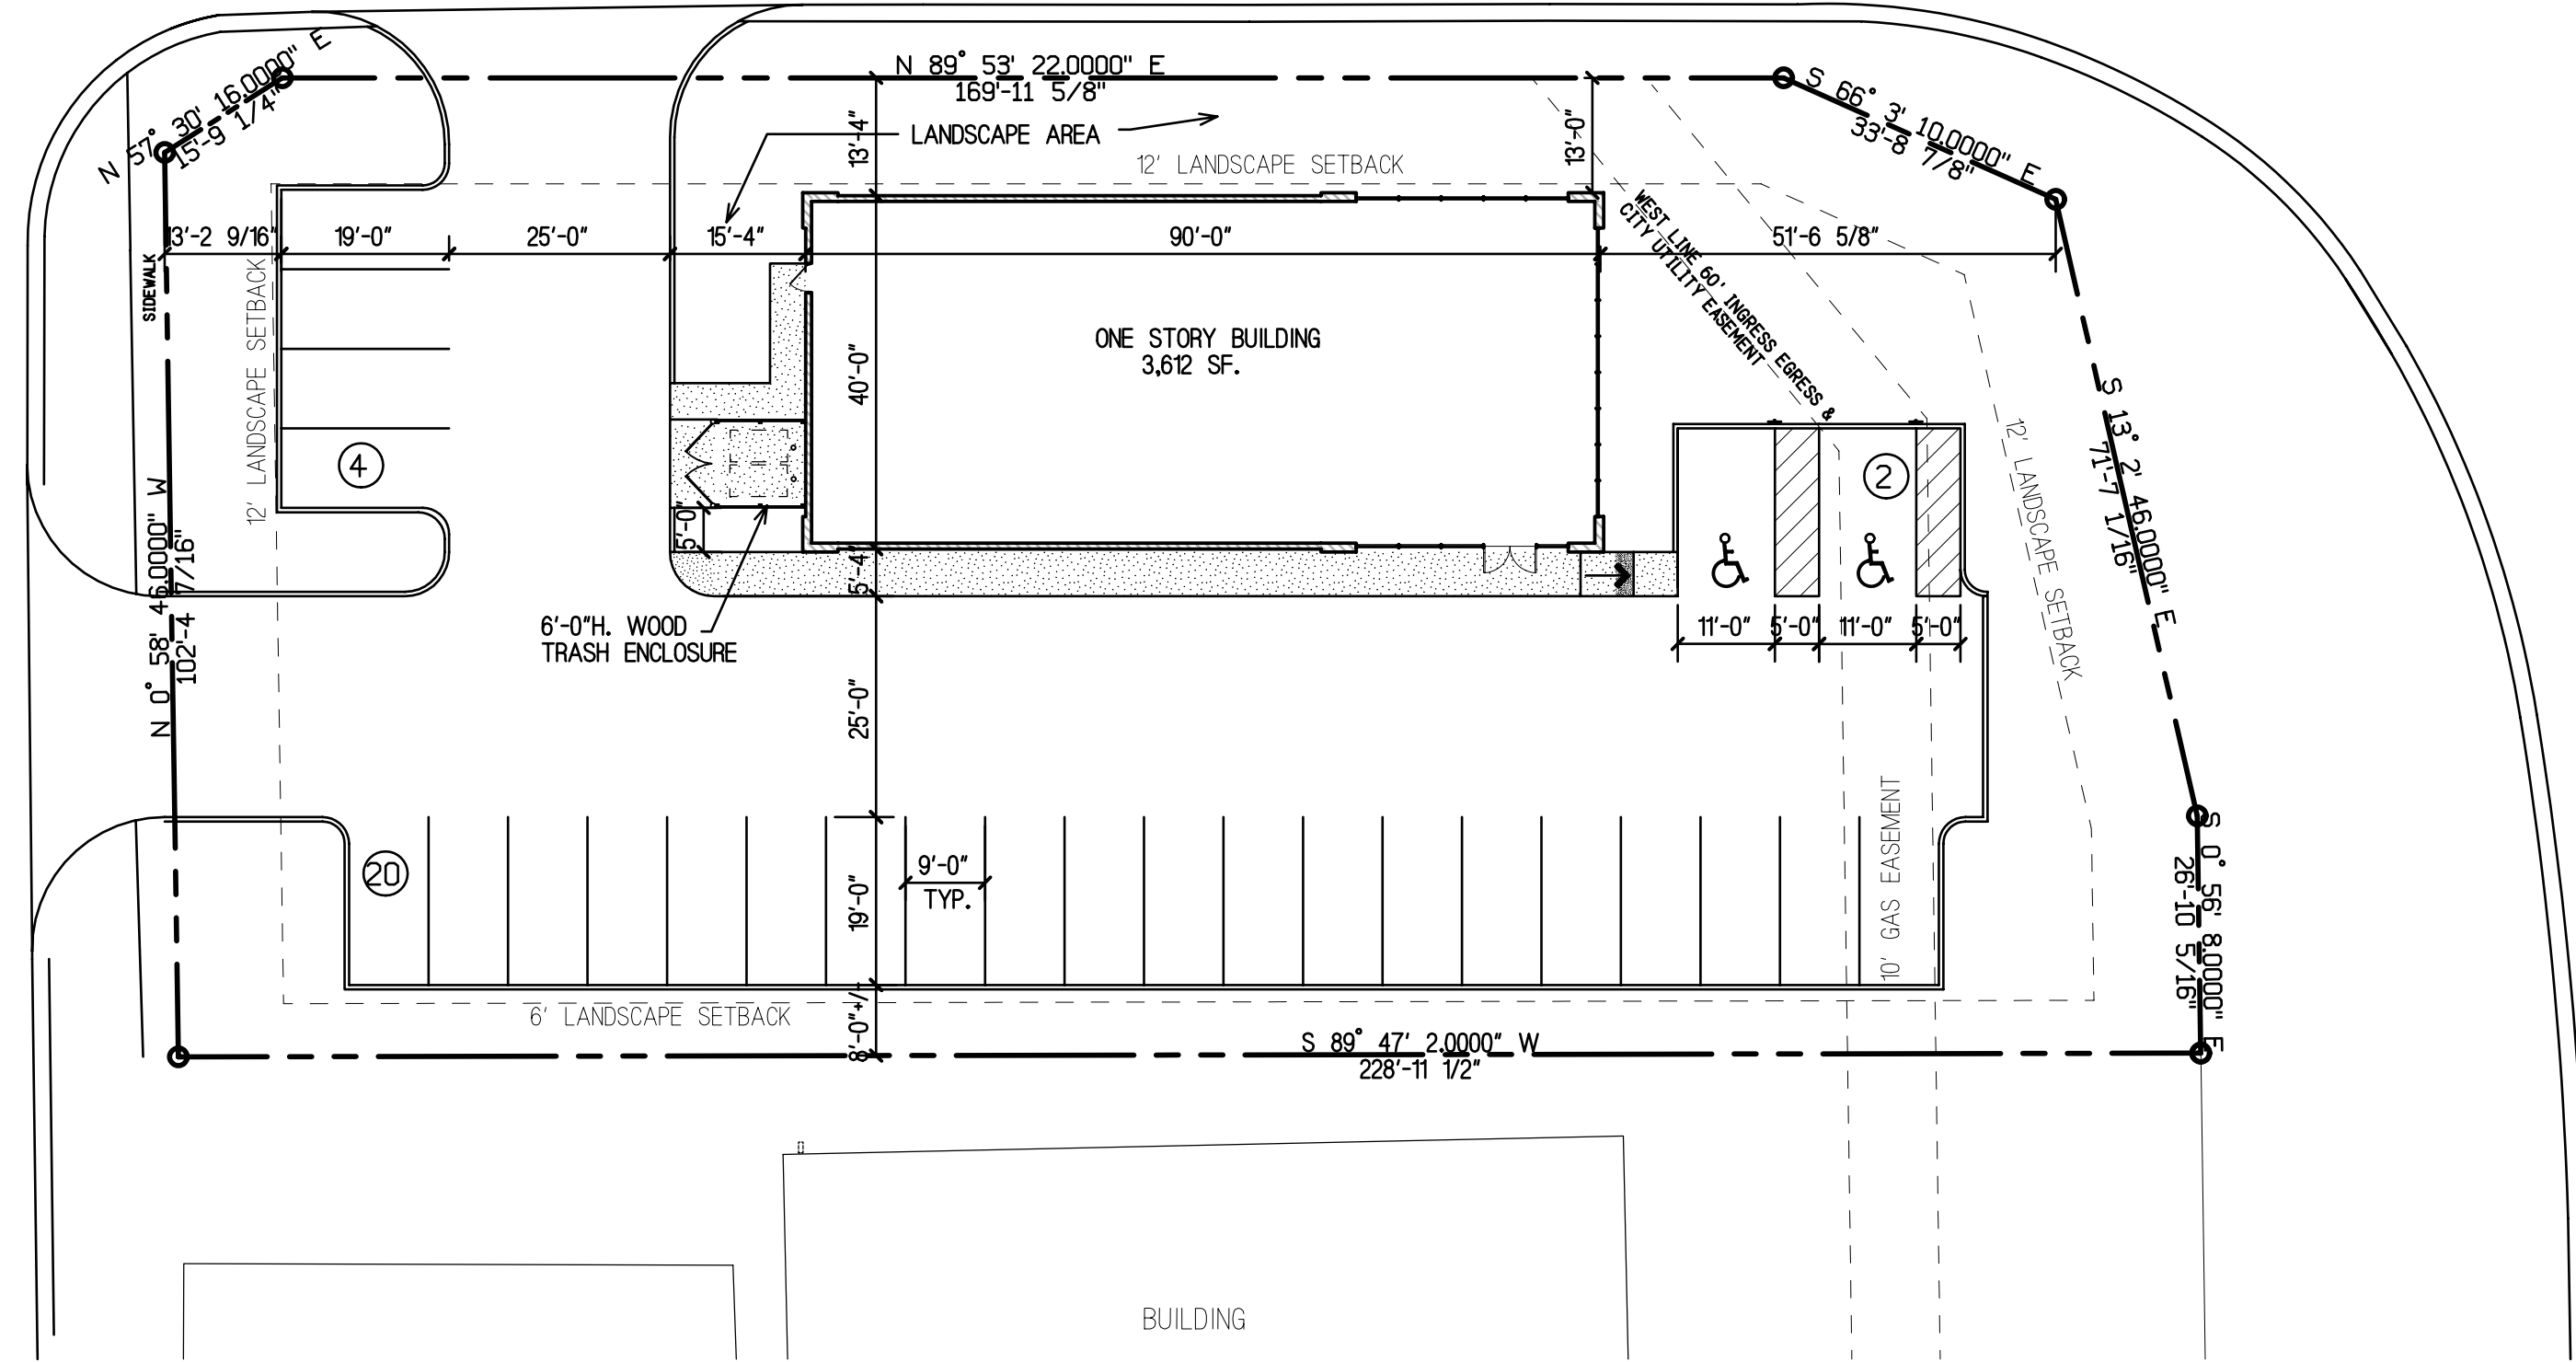

**VERNON AVENUE**

**I.A.A. DRIVE**

**VETERANS PARKWAY**

**Site Plan**  
Scale: 20'=1'-0"